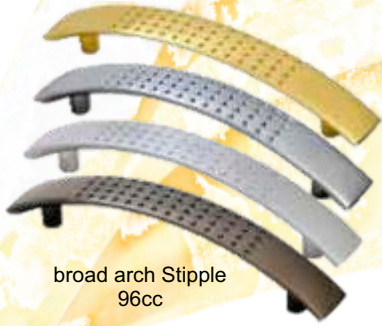

Stainless Steel Bar Handles 96cc - 288cc

broad arch Stipple 96cc